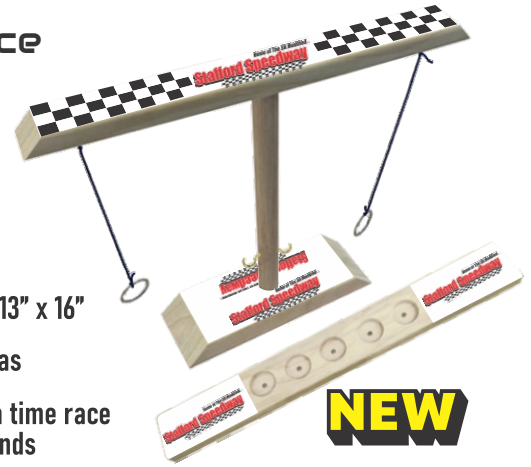

5 \$51.00

- Test Your Soccer/Hockey Skills
- All wood construction
- Comes with set of 2 players and 1 ball

Ring Race

Part # PRRR

Qty Cost

5 \$36.00

- All Wood Construction
- Product size: 13" x 16"
- 4 Imprint areas
- 5 players at a time race to see who lands the ring first!