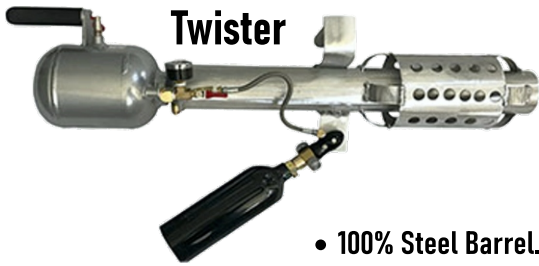

AIR CANNONS

Twister- Shoots up to 325' **\$1,650.00**
Part # SS122

- 24 " Barrel length
- Shoots 3 t-shirts at a time

- 100% Steel Barrel. No plastics

Squall- Shoots up to 250' **\$895.00**
Part # SS121

- 18 " Barrel length
- Shoots 2 t-shirts at a time