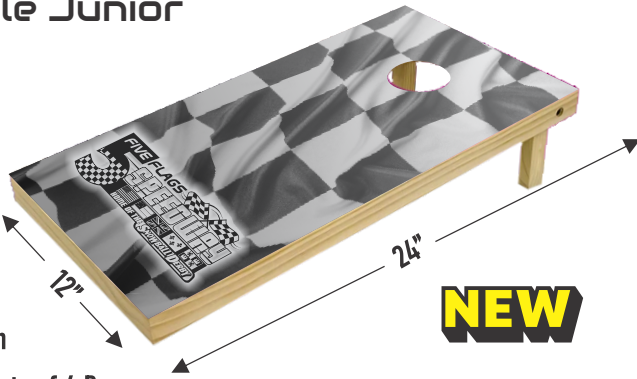

LOOKING FOR KIDS ZONE ACTIVITIES?

Cornhole Junior

Part # PRCHJ

Qty Cost

1 $65.00

5 $59.00

- Includes 2 Boards
- All Wood Construction
- Includes 2 sets of 4 Bags, Available in Royal Blue & Red
- Imprint Area: 12" x 24" (x2/set)

Giant Tic-Tac-Toe Game

Part # PRTTT

Qty Cost

1 $110.00

5 $102.00