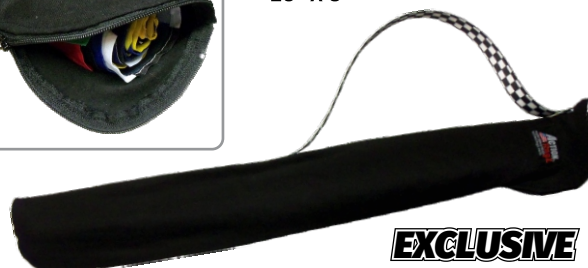

On/ Off
Switch
On Handle

7 PIECE SOUVENIR FLAG SET CARRY BAG

Part # S0230, \$12.00 ea.

7 Flag set sold separately.

- Custom Built
- Zippered End
- Checkered Shoulder Strap
- 25" X 3"

EXCLUSIVE

BLOCK ASSEMBLY PULL BACK CARS/ TRUCKS