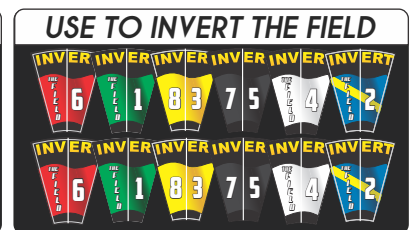

Carry Cases

- Micro 14" Part # PR80, $47.92
- Mini 20 1/2" Part # PR81, $191.71
- Classic 31" Part # PR82, $244.15

- NO SET UP FEES
- CALL 816.718.2231
- LEAD TIME 7-14 DAYS AFTER APPROVAL
- PRICING INCLUDES 1 COLOR, 1 LOCATION IMPRINT
- ORDER AT RACETRACKWHOLESALE.COM
- PRICES MAY CHANGE WITHOUT NOTICE