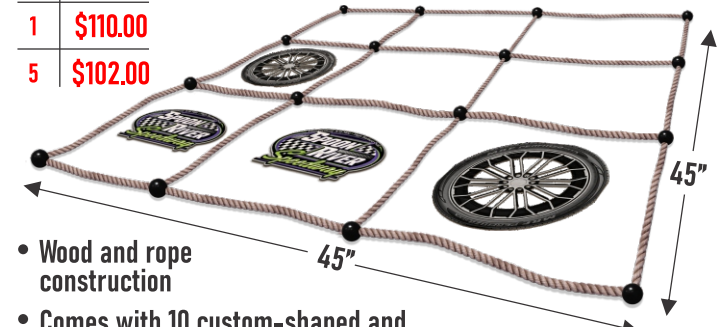

1 \$110.00

5 \$102.00

- Wood and rope construction
- Comes with 10 custom-shaped and imprint playing pieces, 5 per team, plus a rope outline

Mag-Ball

Part # PRMB

NEW

Qty Cost

1 \$59.00